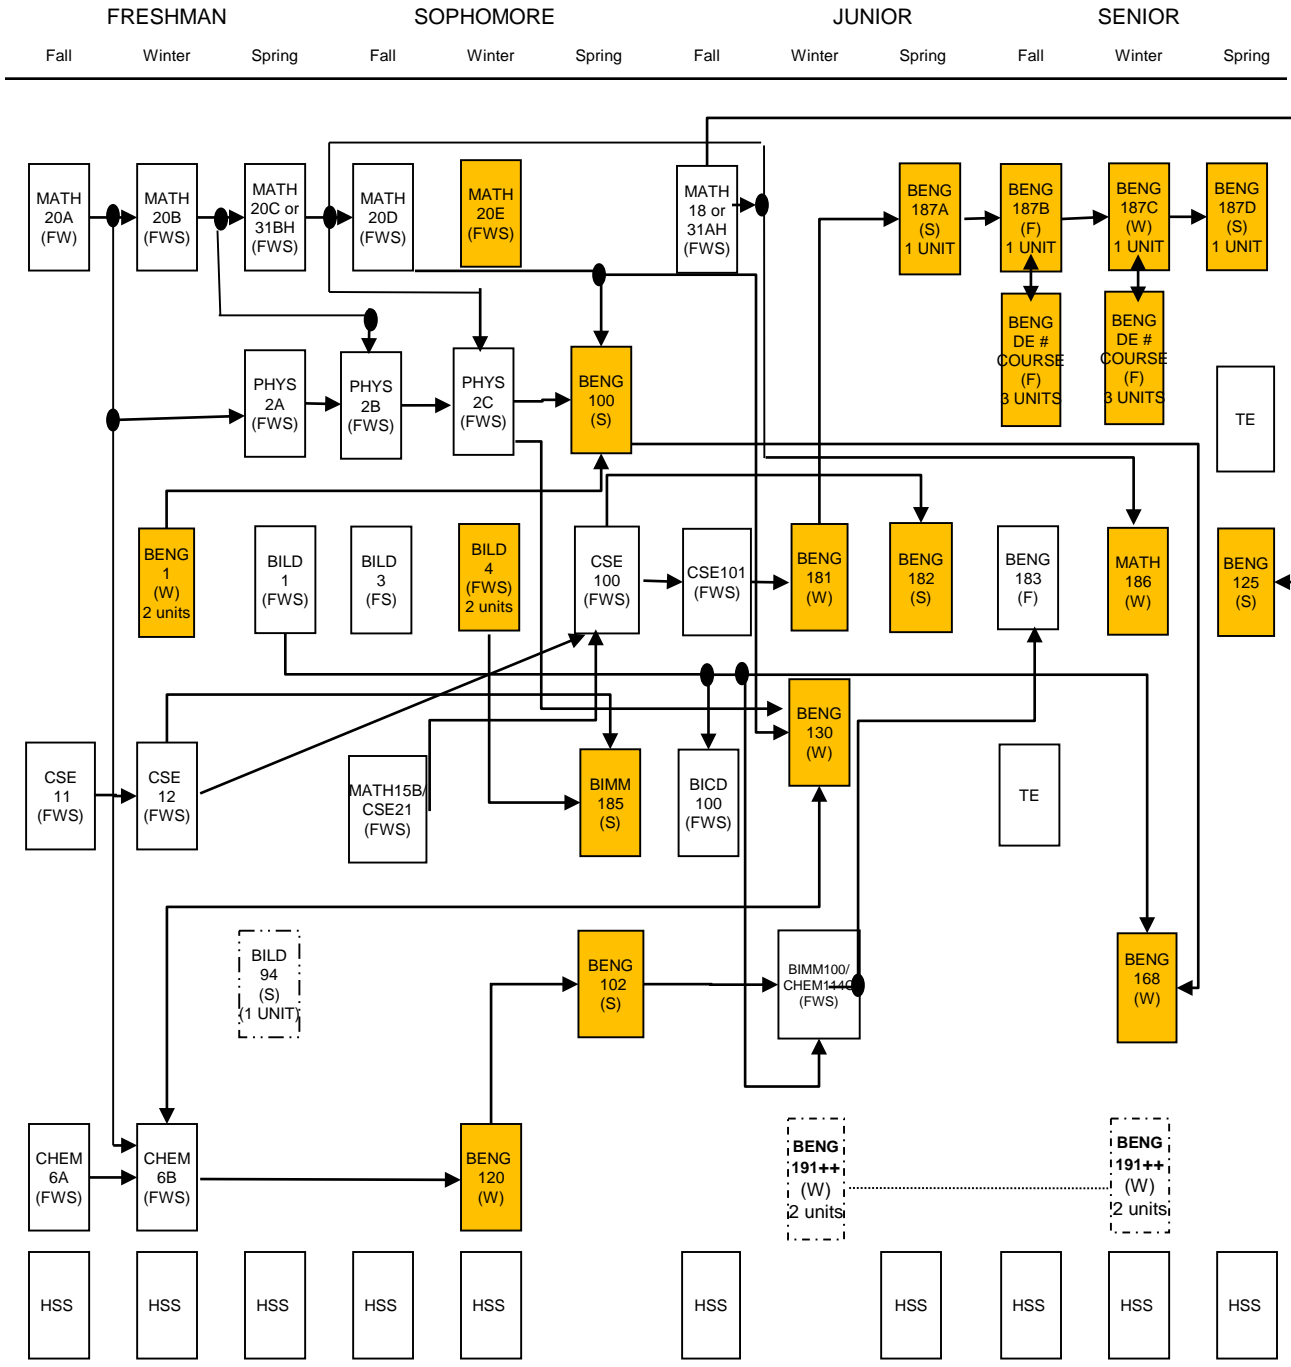

BIOENGINEERING: BIOINFORMATICS (BINF) COURSE FLOWCHART

*Not Accredited by the Engineering Accreditation Commission of the
Accreditation Board for Engineering & Technology [EAC/ABET]*

~REV. 3-21-16~

(ALL COURSES REQUIRED FOR THE MAJOR MUST BE TAKEN FOR LETTER GRADES.)

++BENG 191 may be taken once and is recommended for Juniors and Seniors, but not required.

Electives: